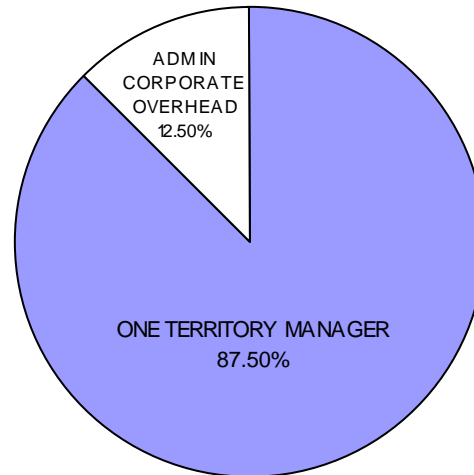

Territory Ad Bar Revenue Breakdown

· This Revenue is allocated on an individual Territory basis.

· One Territory Manager per Territory.

· Territory Ad Bars are displayed on all inner pages for each individual Territory.

· The Banner Ad at the top of each page is also revenue for that specific Territory Manager.

Chart #1

Territory Manager Ad Bars appear at the bottom of all Individual Territories pages.

TERRITORY ADS	TERRITORY ADS	TERRITORY ADS	TERRITORY ADS	TERRITORY ADS	TERRITORY ADS	TERRITORY ADS
---------------	---------------	---------------	---------------	---------------	---------------	---------------